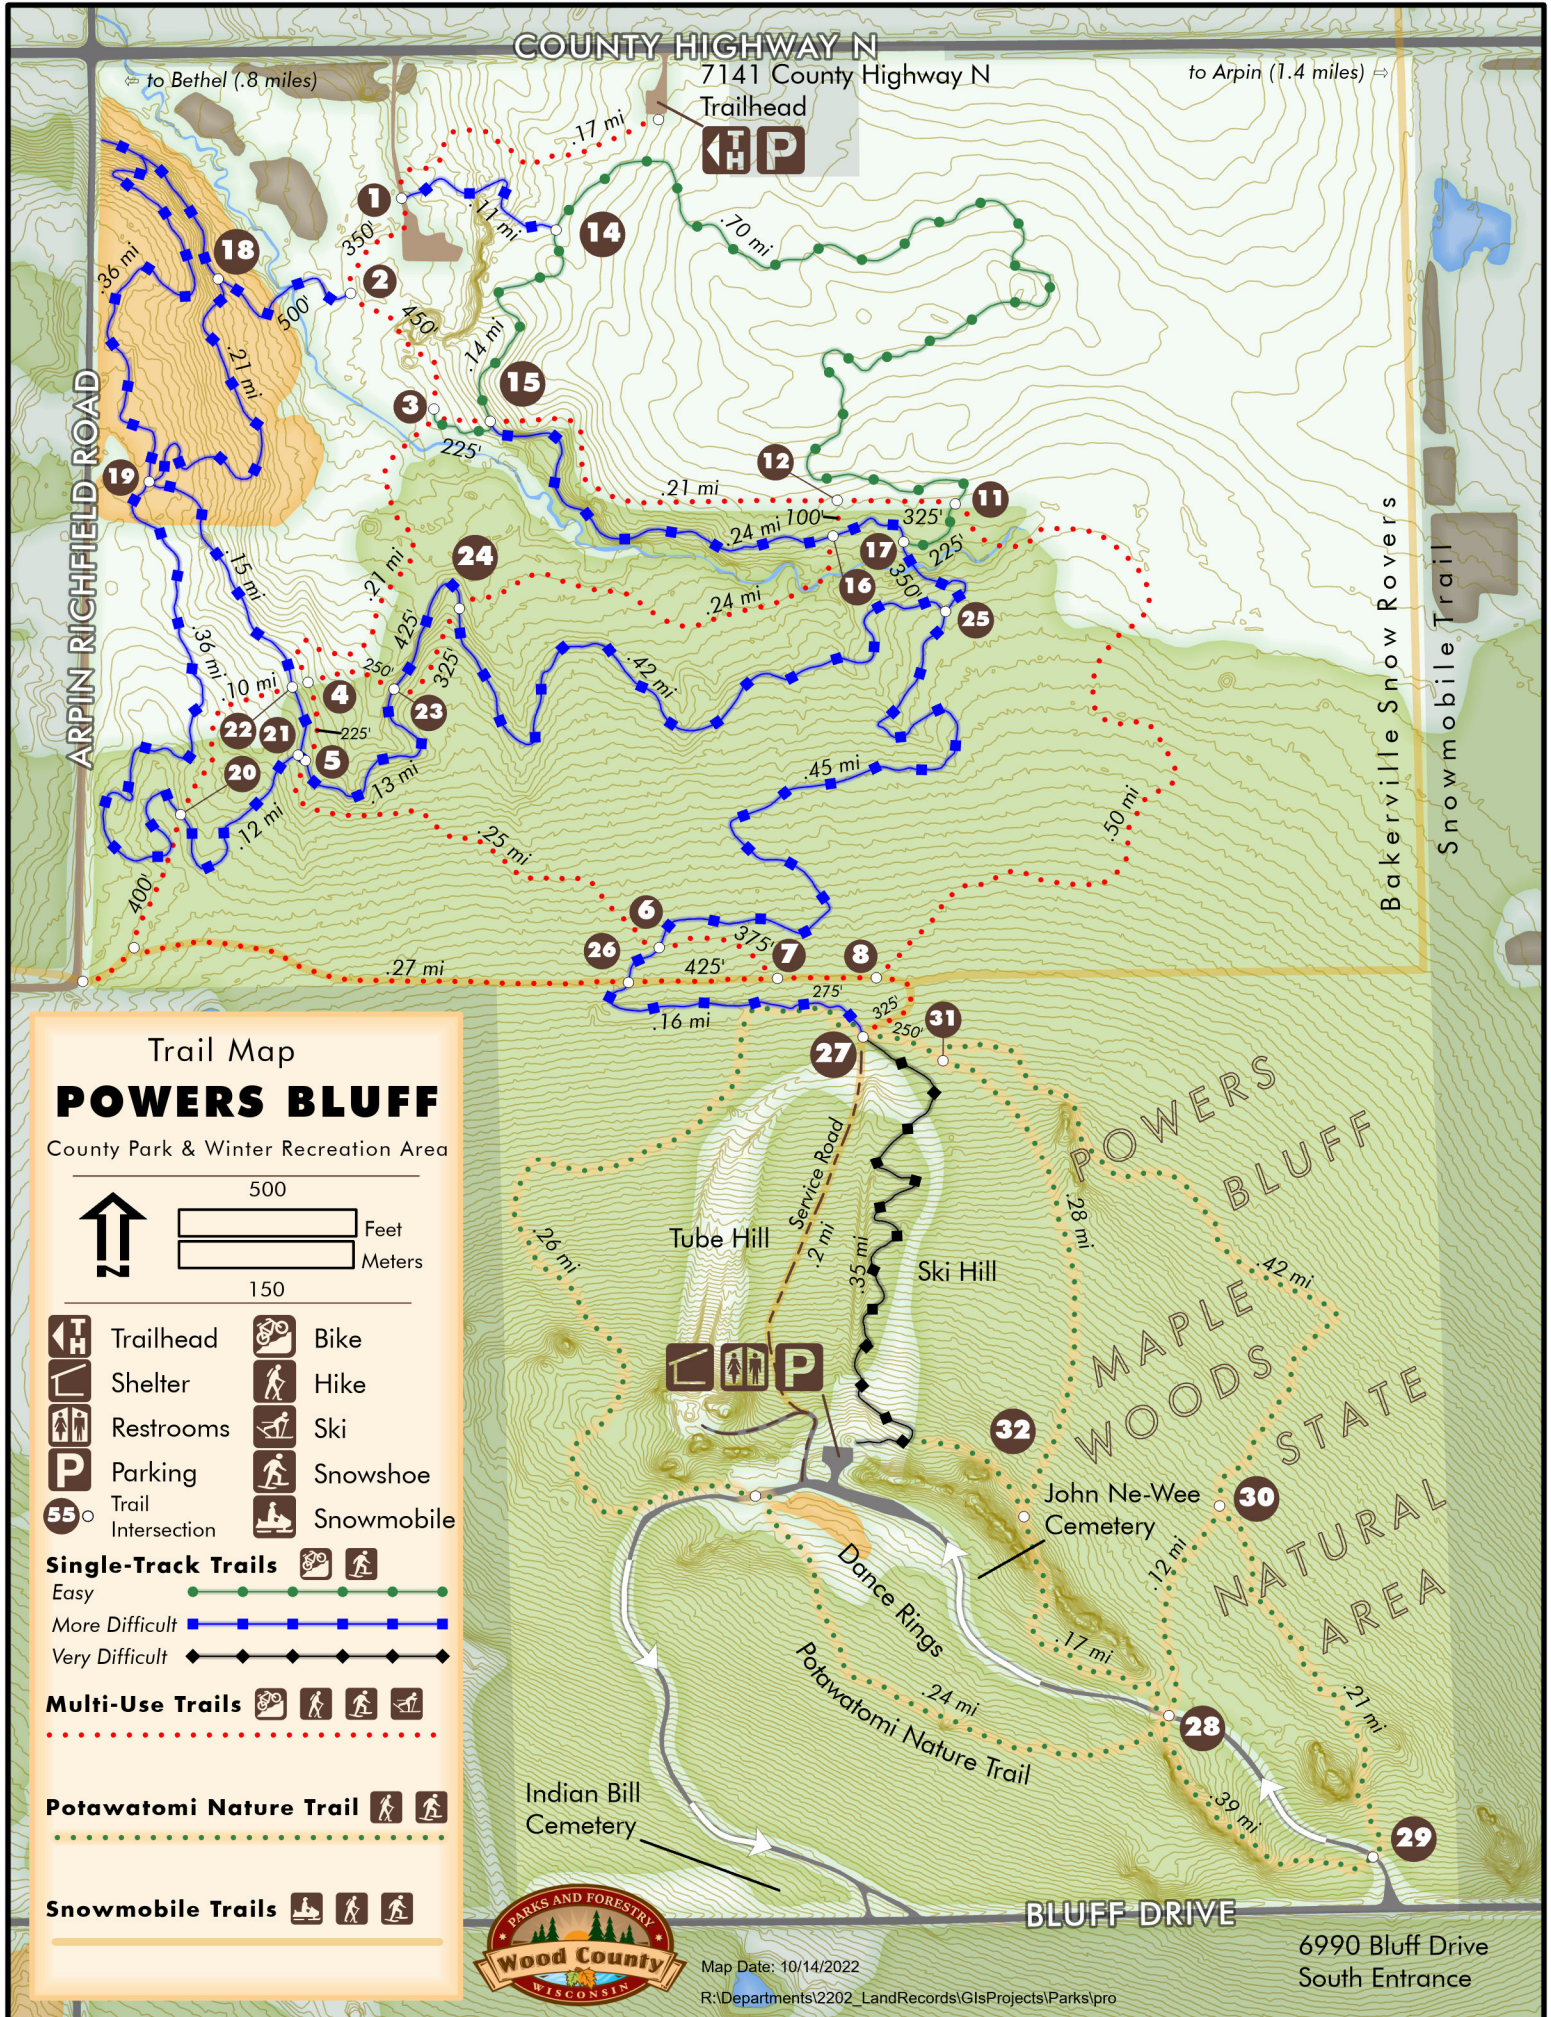

COUNTY HIGHWAY N

7141 County Highway N

Trailhead

to Arpin (1.4 miles)

to Bethel (.8 miles)

Trail Map

**POWERS BLUFF**

County Park & Winter Recreation Area

- Trailhead
- Shelter
- Restrooms
- Parking
- Trail Intersection
- Bike
- Hike
- Ski
- Snowshoe
- Snowmobile

- Single-Track Trails**
- Easy
  - More Difficult
  - Very Difficult

- Multi-Use Trails**
- 

- Potawatomi Nature Trail**

- Snowmobile Trails**

BLUFF DRIVE

6990 Bluff Drive  
South Entrance